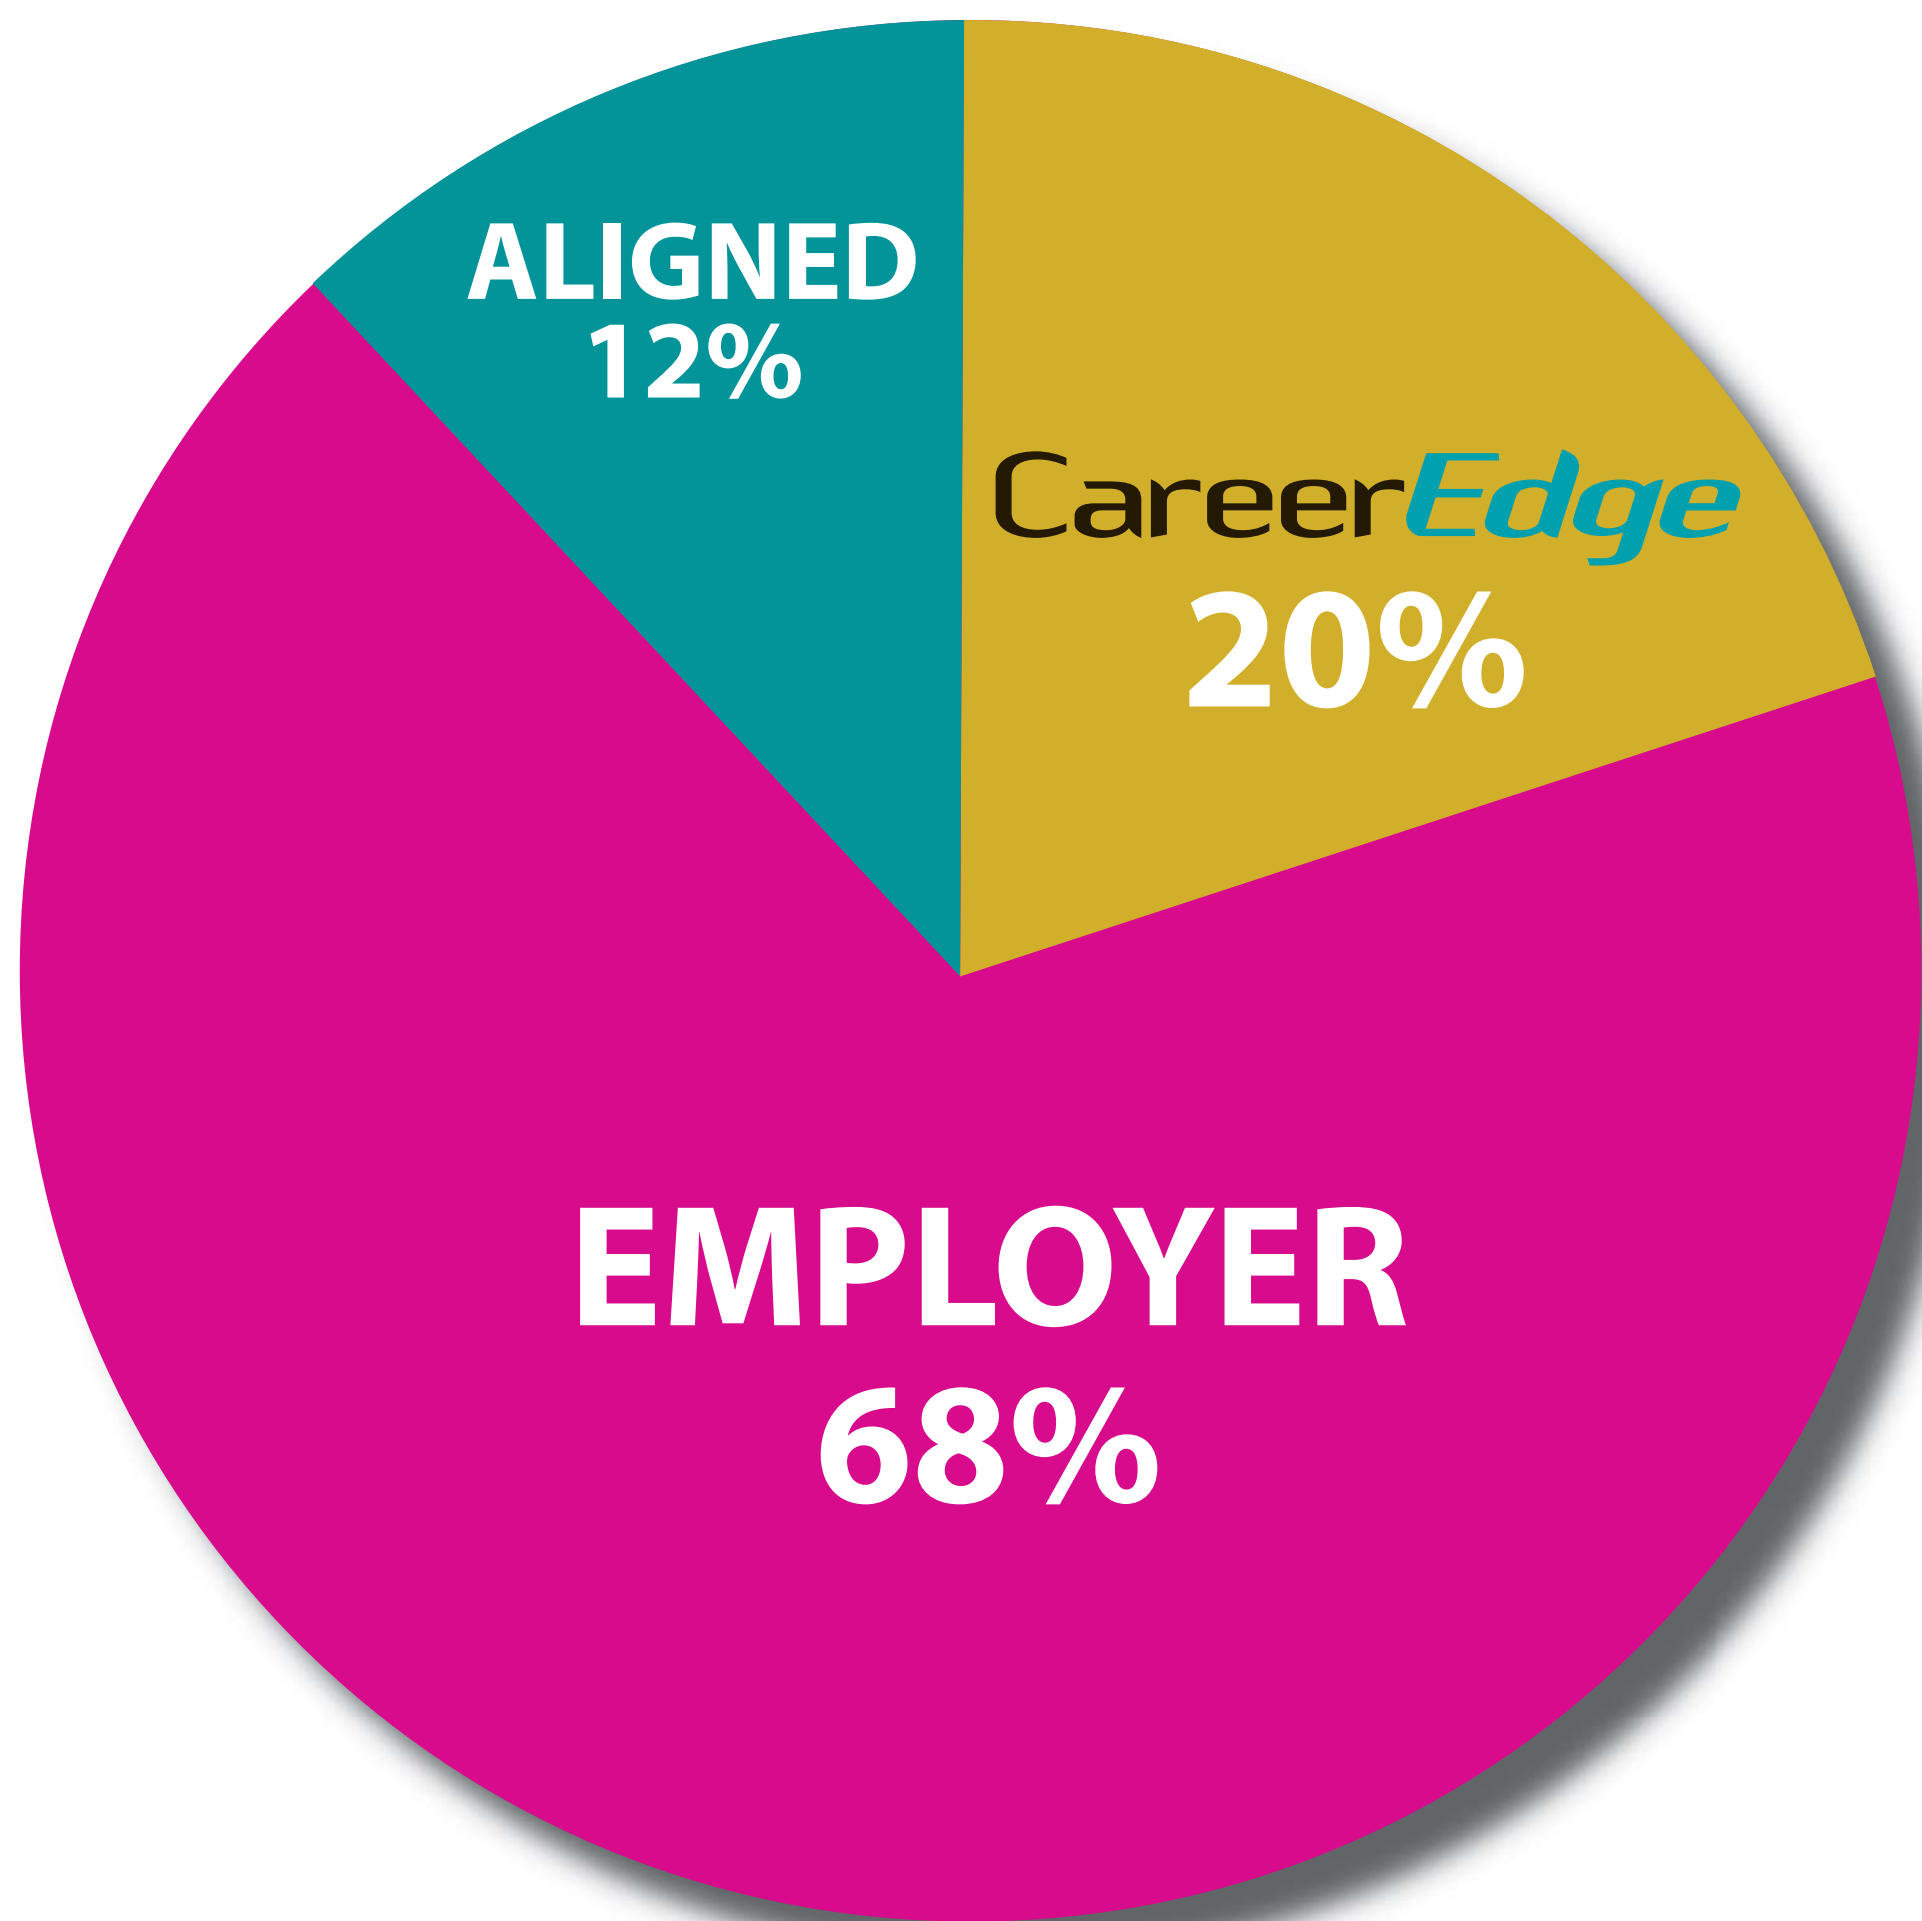

# CareerEdge

Funders Collaborative

On September 29, 2010, CareerEdge was named as the first Funders Collaborative designated as a National Fund for Workforce Solutions site in the Southeastern United States.

## OUTCOMES SINCE INCEPTION

2,565 INDIVIDUALS TRAINED

\$22 MILLION IN NEW WAGES & RAISES

825 NEW JOBS CREATED

5,318 CERTIFICATES & DEGREES EARNED

\$5.8 MILLION IN INVESTMENTS

## WORKFORCE PARTNERSHIPS

TOTAL INVESTMENTS  
\$5,800,156

HEALTHCARE  
\$4,872,566

MANUFACTURING  
\$927,590

BRIDGES TO CAREERS

**BRIDGES TO CAREERS**  
A CareerEdge Program

TRANSPORTATION, DISTRIBUTION, & LOGISTICS  
NEW SECTOR IN 2015